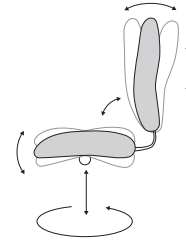

Width	25
Depth	30
Height	34.75-41.25
Seat width	20
Seat height	18-22
Seat depth	19.5
Back width	20.25
Back height	21.5
Adj. arm height	24.5-31.75
Adj. arm width	18-23
Adj. arm pivot	50° (25°/25°)

MID BACK 4-Leg Side/Stacker

Width	22.5
Depth	23
Height	32.75
Seat width	19.5
Seat height	18.5
Seat depth	18.5
Back width	19.75
Back height	12.5
Arm height	26.75
Arm width	20

MID BACK Side Sled

Width	22.5
Depth	23
Height	32.75
Seat width	19.5
Seat height	18.5
Seat depth	18.5
Back width	19.75
Back height	12.5
Arm height	26.75
Arm width	20

Functionality

MULTI-FUNCTION

- Pneumatic seat height
- Seat and back angle adjustment
- Seat and back tilt as a unit
- Forward seat tilt with lockout
- Tilt tension adjustment
- Touchlift® back height adjustment

KNEE-TILT

- Pneumatic seat height
- Seat and back tilt as a unit
- Tilt tension adjustment
- Upright tilt lock
- Forward pivot point for less front rise when reclining
- Touchlift® back height adjustment