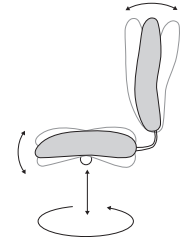

Width	22.5
Depth	23
Height	32.75
Seat width	19.5
Seat height	18.5
Seat depth	18.5
Back width	19.75
Back height	12.5
Arm height	26.75
Arm width	20

MID BACK Side Sled

Width	22.5
Depth	23
Height	32.75
Seat width	19.5
Seat height	18.5
Seat depth	18.5
Back width	19.75
Back height	12.5
Arm height	26.75
Arm width	20

Functionality

MULTI-FUNCTION

- Pneumatic seat height
- Seat and back angle adjustment
- Seat and back tilt as a unit
- Forward seat tilt with lockout
- Tilt tension adjustment
- Touchlift® back height adjustment

KNEE-TILT

- Pneumatic seat height
- Seat and back tilt as a unit
- Tilt tension adjustment
- Upright tilt lock
- Forward pivot point for less front rise when reclining
- Touchlift® back height adjustment

SWIVEL-TILT

- Pneumatic seat height
- Seat and back tilt as a unit
- Tilt tension adjustment
- Upright tilt lock
- Touchlift® back height adjustment

INDEPENDENT SEAT/BACK

- Pneumatic seat height
- Seat and back adjust independently
- Touchlift® back height adjustment
- Stool only