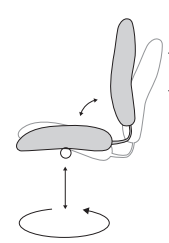

Width	22.5
Depth	23
Height	32.75
Seat width	19.5
Seat height	18.5
Seat depth	18.5
Back width	19.75
Back height	12.5
Arm height	26.75
Arm width	20

MID BACK Side Sled

Width	22.5
Depth	23
Height	32.75
Seat width	19.5
Seat height	18.5
Seat depth	18.5
Back width	19.75
Back height	12.5
Arm height	26.75
Arm width	20

Functionality

MULTI-FUNCTION

- Pneumatic seat height
- Seat and back angle adjustment
- Seat and back tilt as a unit
- Forward seat tilt with lockout
- Tilt tension adjustment
- Touchlift® back height adjustment

KNEE-TILT

- Pneumatic seat height
- Seat and back tilt as a unit
- Tilt tension adjustment
- Upright tilt lock
- Forward pivot point for less front rise when reclining
- Touchlift® back height adjustment

SWIVEL-TILT

- Pneumatic seat height
- Seat and back tilt as a unit
- Tilt tension adjustment
- Upright tilt lock
- Touchlift® back height adjustment

INDEPENDENT SEAT/BACK

- Pneumatic seat height
- Seat and back adjust independently
- Touchlift® back height adjustment
- Stool only