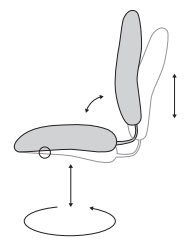

Width	22.5
Depth	23
Height	32.75
Seat width	19.5
Seat height	18.5
Seat depth	18.5
Back width	19.75
Back height	12.5
Arm height	26.75
Arm width	20

MID BACK Side Sled

Width	22.5
Depth	23
Height	32.75
Seat width	19.5
Seat height	18.5
Seat depth	18.5
Back width	19.75
Back height	12.5
Arm height	26.75
Arm width	20

Functionality

MULTI-FUNCTION

- Pneumatic seat height
- Seat and back angle adjustment
- Seat and back tilt as a unit
- Forward seat tilt with lockout
- Tilt tension adjustment
- Touchlift® back height adjustment

KNEE-TILT

- Pneumatic seat height
- Seat and back tilt as a unit
- Tilt tension adjustment
- Upright tilt lock
- Forward pivot point for less front rise when reclining
- Touchlift® back height adjustment

SWIVEL-TILT

- Pneumatic seat height
- Seat and back tilt as a unit
- Tilt tension adjustment
- Upright tilt lock
- Touchlift® back height adjustment

INDEPENDENT SEAT/BACK

- Pneumatic seat height
- Seat and back adjust independently
- Touchlift® back height adjustment
- Stool only