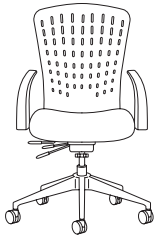

Models

FULL BACK Exposed Thermoplastic

Width	25
Depth	30
Height	34.75-41.25
Seat width	20
Seat height	18-22
Seat depth	19.5
Back width	20.25
Back height	21.5
Adj. arm height	24.5-31.75
Adj. arm width	18-23
Adj. arm pivot	50° (25°/25°)