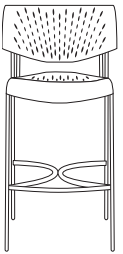

Hannah

The skinny on Hannah

Scalability

- Stacker, chair with casters, 27" or 30" stool, swivel-tilt task (each just as charming as the last)
- Armless or fixed arm with black pad
- Thermoplastic seat and back (talk about easy to maintain)
- Cold-rolled steel tubing
- Thermoplastic color selection includes seven classic and eight evolving colors
- Side and stool models now offered in five finishes

izzyeasy

- Meets CAL TB133 certified
- Limited lifetime warranty

Models

STACKER*

Width	18
Depth	18
Height	29.5
Seat width	16.6
Seat depth	16.5
Seat height	18
Back width	18
Back height	13
Arm width**	17.5
Arm height	26.25

CHAIRS WITH CASTERS

Width	18
Depth	18
Height	29.5
Seat width	16.6
Seat depth	16.5
Seat height	18
Back width	18
Back height	13
Arm width**	17.5
Arm height	26.25

27° STOOL

Width	18
Depth	18
Height	38.5
Seat width	16.6
Seat depth	16.5
Seat height	27
Back width	18
Back height	13
Arm width**	17.5
Arm height	35.25

30° STOOL

Width	18
Depth	18
Height	41.5
Seat width	16.6
Seat depth	16.5
Seat height	30
Back width	18
Back height	13
Arm width**	17.5
Arm height	38.25

SWIVEL-TILT TASK

Width	18
Depth	18
Height	28.75-32
Seat width	16.6
Seat depth	16.5
Seat height	15.75-20.25
Back width	18
Back height	13
Arm width**	17.5
Arm height	24.5-27.75