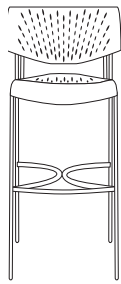

Hannah

The skinny on Hannah

Scalability

- Stacker, chair with casters, 27" or 30" stool, swivel-tilt task (each just as charming as the last)
- Armless or fixed arm with black pad
- Thermoplastic seat and back (talk about easy to maintain)
- Cold-rolled steel tubing
- Thermoplastic color selection includes seven classic and eight evolving colors
- Side and stool models now offered in five finishes

izzyeasy

- Meets CAL TB133 certified
- Limited lifetime warranty

Models

STACKER*

Width	18
Depth	18
Height	29.5
Seat width	16.6
Seat depth	16.5
Seat height	18
Back width	18
Back height	13
Arm width**	17.5
Arm height	26.25

CHAIRS WITH CASTERS

Width	18
Depth	18
Height	29.5
Seat width	16.6
Seat depth	16.5
Seat height	18
Back width	18
Back height	13
Arm width**	17.5
Arm height	26.25

27° STOOL

Width	18
Depth	18
Height	38.5
Seat width	16.6
Seat depth	16.5
Seat height	27
Back width	18
Back height	13
Arm width**	17.5
Arm height	35.25

30° STOOL

Width	18
Depth	18
Height	41.5
Seat width	16.6
Seat depth	16.5
Seat height	30
Back width	18
Back height	13
Arm width**	17.5
Arm height	38.25

SWIVEL-TILT TASK

Width	18
Depth	18
Height	28.75-32
Seat width	16.6
Seat depth	16.5
Seat height	15.75-20.25
Back width	18
Back height	13
Arm width**	17.5
Arm height	24.5-27.75