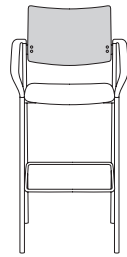

STACKER
Wood

Width (arm)	23
Width (armless)	19.75
Depth	20.25
Height	32.25
Seat width	17.5
Seat height	18.5
Seat depth	17.75
Back width	18
Back height	12.5
Arm height	26
Arm width	19.75

SLED
Upholstered

Width (arm)	23
Width (armless)	19.75
Depth	21.5
Height	32.24
Seat width	17.5
Seat height	18.5
Seat depth	17.75
Back width	18
Back height	12.5
Arm height	26
Arm width	19.75

SLED
Wood

Width (arm)	23
Width (armless)	19.75
Depth	20.25
Height	32.25
Seat width	17.5
Seat height	18.5
Seat depth	17.75
Back width	18
Back height	12.5
Arm height	26
Arm width	19.75

STOOL
Upholstered

Width (arm)	23
Width (armless)	19.75
Depth	21.5
Height	45
Seat width	17.5
Seat height	30
Seat depth	17.75
Back width	18
Back height	12.5
Arm height	38.5
Arm width	19.75

STOOL
Wood

Width (arm)	23
Width (armless)	19.75
Depth	20.25
Height	45
Seat width	17.5
Seat height	30
Seat depth	17.75
Back width	18
Back height	12.5
Arm height	38.5
Arm width	19.75

TABLET
Upholstered

Width	21.75
Depth	27
Height	32.25
Seat width	17.5
Seat height	18.5
Seat depth	17.75
Back width	18
Back height	12.5
Tablet height	26.25
Tablet width	12.75
Tablet depth	20

TABLET
Wood

Width	21.75
Depth	25.75
Height	32.25
Seat width	17.5
Seat height	18.5
Seat depth	17.75
Back width	18
Back height	12.5
Tablet height	26.25
Tablet width	12.75
Tablet depth	20