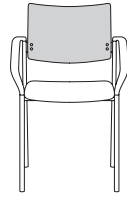

STACKER
Wood

Width (arm)	23
Width (armless)	19.75
Depth	20.25
Height	32.25
Seat width	17.5
Seat height	18.5
Seat depth	17.75
Back width	18
Back height	12.5
Arm height	26
Arm width	19.75