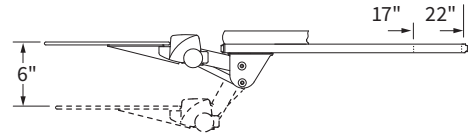

Dimensions