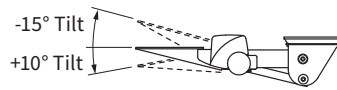

Dimensions