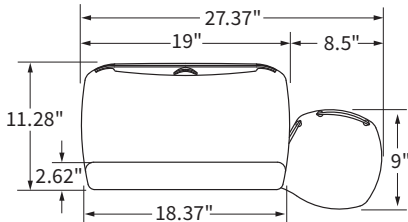

Dimensions