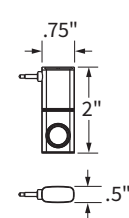

Height & width