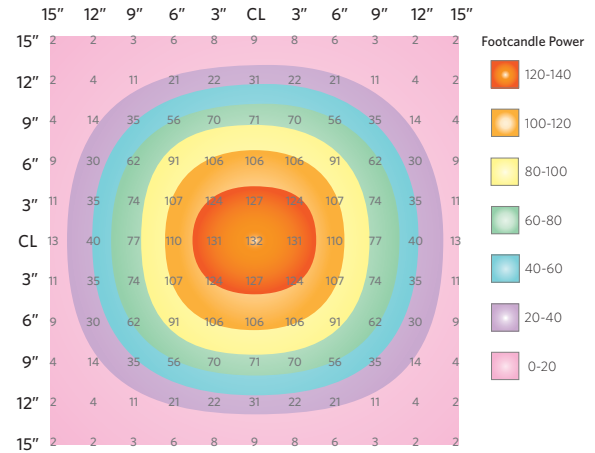

ASTRA™ DUAL ARM LED DESK LIGHT

- 34.5" Reach from base/mount
- Multiple mounting options
- Bright white light output - 3500K, 85 CRI
- Optional occupancy sensor
- Continuous dimming from 100% - 5%
- Push button on/off & dimming controls
- UL listed, cUL listed
- 50,000+ hour life LED's (L70 rating)
- 5 year warranty
- Available in Sterling Silver or Carbon Black
- 12 W transformer included:
  - 24 V, 0.5 A, Class 2 transformer: 3" x 1.125" x 1.75"
  - Two prong plug on 6' cord, connects to 3' cord attached to fixture

Color	Mounting	Model #
Sterling Silver	Desk Base	AST-DB-S-DA
	C-Clamp	AST-CC-S-DA
	Two Piece Clamp	AST-TC-S-DA
	Tool Bar⁽¹⁾	AST-P1-S-DA
	Slat Wall	AST-SW-S-DA
Carbon Black	Desk Base	AST-DB-C-DA
	C-Clamp	AST-CC-C-DA
	Two Piece Clamp	AST-TC-C-DA
	Tool Bar⁽¹⁾	AST-P1-C-DA
	Slat Wall	AST-SW-C-DA

(1) Tool Bar models work with Workrite Tool Bar and Kimball Trax.

Specifications

Foot candle power (@ 15"):	132 fc
Light output (lumens):	275 lm
Power consumption (wattage):	6.7 W
Lumens per watt:	41 lm/W
Photometric performance:	See chart
Light color temperature (CCT):	3500 K
Color Rendering Index (CRI):	85 CRI
Fixture dimensions:	W: 9.0" x H: 17.5" x D: 21"

Photometrics

Source at 15"