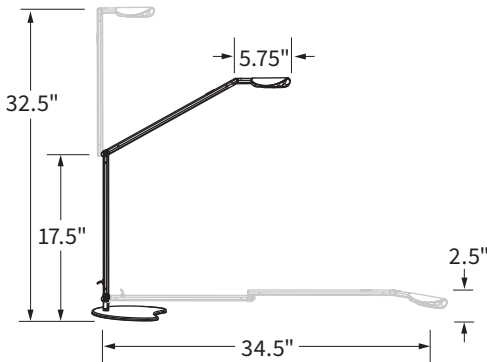

(1) Tool Bar models work with Workrite Tool Bar and Kimball Trax.

Specifications

Foot candle power (@ 15"):	132 fc
Light output (lumens):	275 lm
Power consumption (wattage):	6.7 W
Lumens per watt:	41 lm/W
Photometric performance:	See chart
Light color temperature (CCT):	3500 K
Color Rendering Index (CRI):	85 CRI
Fixture dimensions:	W: 9.0" x H: 17.5" x D: 21"

Photometrics

Source at 15"

Dimensions

Horizontal and vertical reach

Fixture rotation

Optional Occupancy Sensor

- Add to Astra models for energy savings
- Turns light off after 15 minutes of inactivity and instantly back on when activity is detected