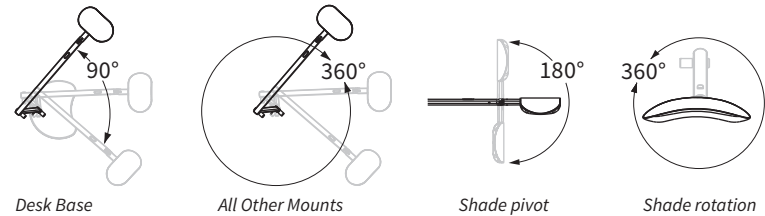

(1) Tool Bar models work with Workrite Tool Bar and Kimball Trax.

Specifications

Foot candle power (@ 15"):	132 fc
Light output (lumens):	275 lm
Power consumption (wattage):	6.7 W
Lumens per watt:	41 lm/W
Photometric performance:	See chart
Light color temperature (CCT):	3500 K
Color Rendering Index (CRI):	85 CRI
Fixture dimensions:	W: 9.0" x H: 17.5" x D: 21"

Photometrics

Source at 15"

Dimensions

Horizontal and vertical reach

Fixture rotation

Optional Occupancy Sensor

- Add to Astra models for energy savings
- Turns light off after 15 minutes of inactivity and instantly back on when activity is detected

Color	Model #
Sterling Silver	AST-OCC-S
Carbon Black	AST-OCC-C

Height & width

Range & field of view