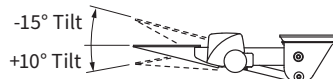

Dimensions