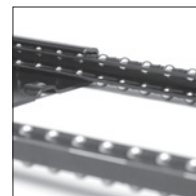

The Pinnacle 2 Arm includes a ball bearing track for years of maintenance-free use.