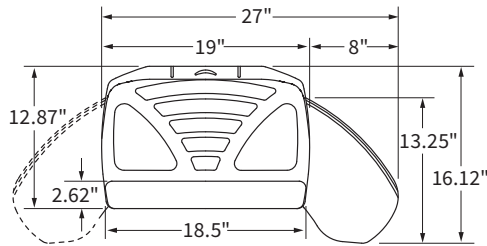

- Mouse surface:**
- Sliding reversible mouse surface
  - Integrated Mouse-Trap
  - Mouse palm support sold separately

- Keyboard arm:**
- System includes 3170 Pinnacle 2 keyboard arm
  - Adjusts from flush to 6" below work surface
  - No knob/no lever Lift-n-Lock height adjustment
  - 25° tilt range: -15° +10°
  - ThinGlide™ Maintenance-Free ball bearing track
  - 360° Arm swivel at track
  - Fully stores on 22" track
  - Exceeds front of track 5" on 17" track
  - Positive Tilt Lockout Kit sold separately

## Dimensions