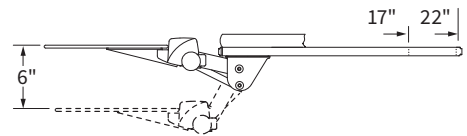

- Mouse surface:**
- Sliding reversible mouse surface
  - Integrated Mouse-Trap
  - Mouse palm support sold separately

- Keyboard arm:**
- System includes 3170 Pinnacle 2 keyboard arm
  - Adjusts from flush to 6" below work surface
  - No knob/no lever Lift-n-Lock height adjustment
  - 25° tilt range: -15° +10°
  - ThinGlide™ Maintenance-Free ball bearing track
  - 360° Arm swivel at track
  - Fully stores on 22" track
  - Exceeds front of track 5" on 17" track
  - Positive Tilt Lockout Kit sold separately

## Dimensions