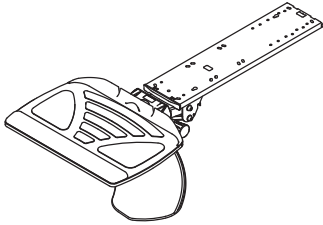

BANANA-BOARD®

Products listed on this page are available through GSA Contract GS-28F-0030S SIN #711-2 (Schedule 71)