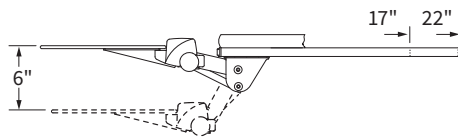

Mousing positions