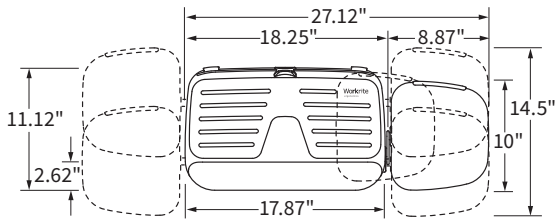

Dimensions