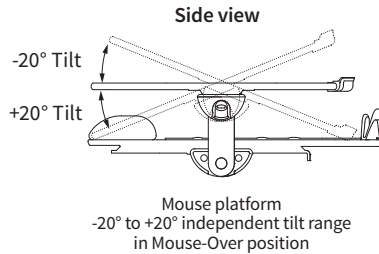

Dimensions