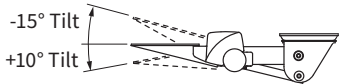

Mousing positions