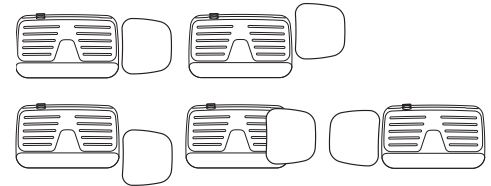

Mousing positions