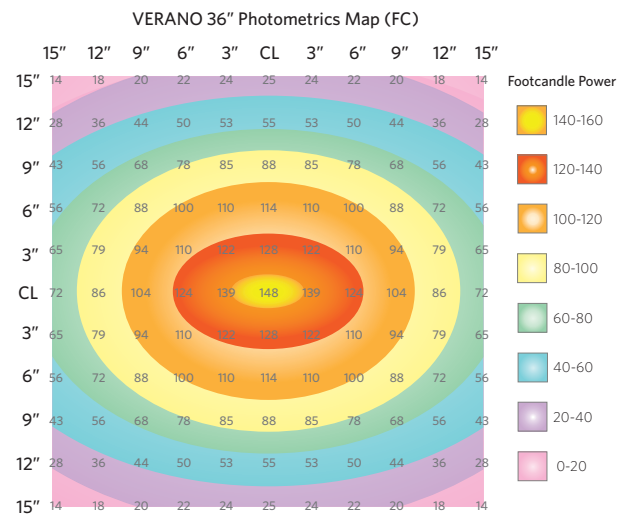

Verano 36" Parent & Child

Foot candle power (@ 18"):
Light output (lumens):
Power consumption (wattage):
Lumens per watt:
Photometric performance:
Light color temperature (CCT):
Color Rendering Index (CRI):
Fixture dimensions:
Recommended installation:

148 fc
513 lm
15.6 W
32 lm/W
See chart
3300 K
97 CRI
W: 27.375" × H: 1.125" × D: 1.0"
36" cabinets