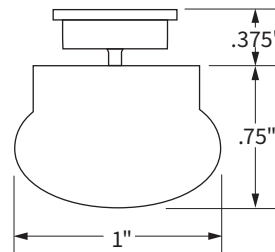

Height & width Including rotating mount