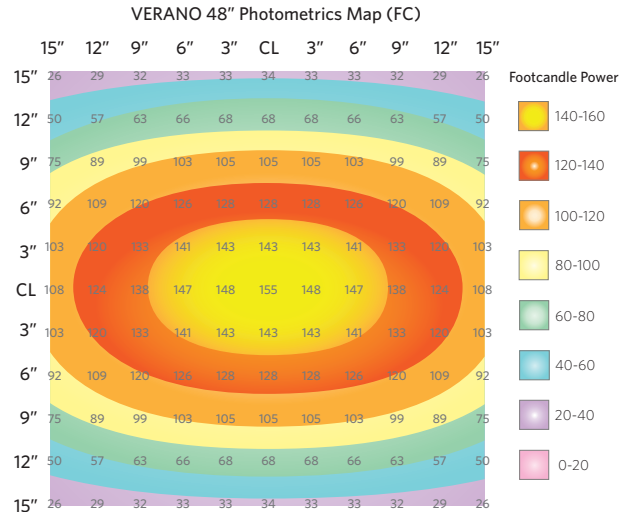

Verano 48" Parent & Child

Foot candle power (@ 18"):
Light output (lumens):
Power consumption (wattage):
Lumens per watt:
Photometric performance:
Light color temperature (CCT):
Color Rendering Index (CRI):
Fixture dimensions:
Recommended installation:

155 fc
677 lm
22.3 W
30 lm/W
See chart
3300 K
97 CRI
W: 35.375" × H: 1.125" × D: 1.0"
48" cabinets