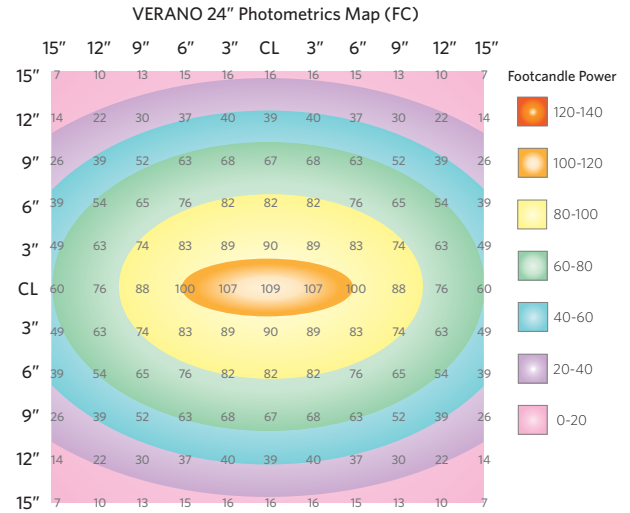

VERANO™ LED UNDER-CABINET LIGHT

Specifications

Verano, 24" Parent & Child

Foot candle power (@ 18"):
Light output (lumens):
Power consumption (wattage):
Lumens per watt:
Photometric performance:
Light color temperature (CCT):
Color Rendering Index (CRI):
Fixture dimensions:
Recommended installation:

109 fc
325 lm
12.3 W
26 lm/W
See chart
3300 K
97 CRI
W: 19.25" × H: 1.125" × D: 1.0"
24" cabinets

Photometrics

Source at 18"