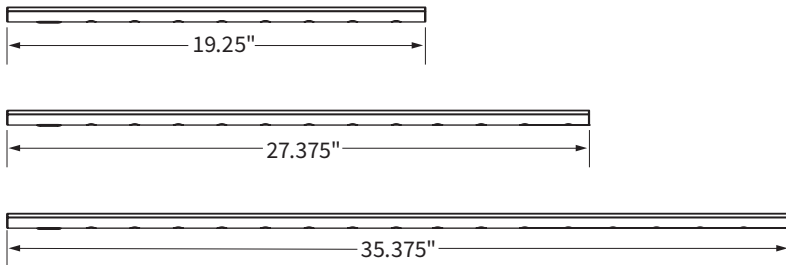

Dimensions

Lengths